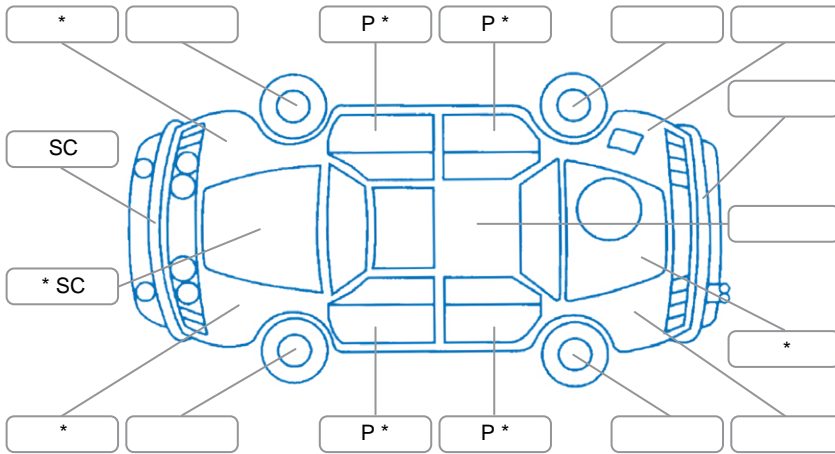

Report ID:	25,964,379	Version:	2
Created:	02 Apr 2026		

Make:	Mazda	Model:	Bt-50
Body Style:	Utility	Year:	2014
Rego No.:	HFQ364	Rego Expiry:	21 Jan 2027
WoF Expiry:	16 May 2026	Odometer:	117,883 Kms
Good No.:	25964379	VIN:	MMOUP0YF100199043
Next Service:	121,275kms	Service History:	No

**Key**

S = Scratch    R = Rust    C = Crack    \* = Decals    W = Significant scuffs  
 D = Dent    PT = Paint defect    P = Pin dent    SC = Stone Chips

Note: some defects and blemishes may not be displayed in the diagram

**Body Inspection Comments**

Front bar has holes and fitting poorly.

Conditions During Body Inspection

Wet

**Under Carriage and Under Bonnet Inspection Comments**

Surface rust on chassis.

**Interior Comments**