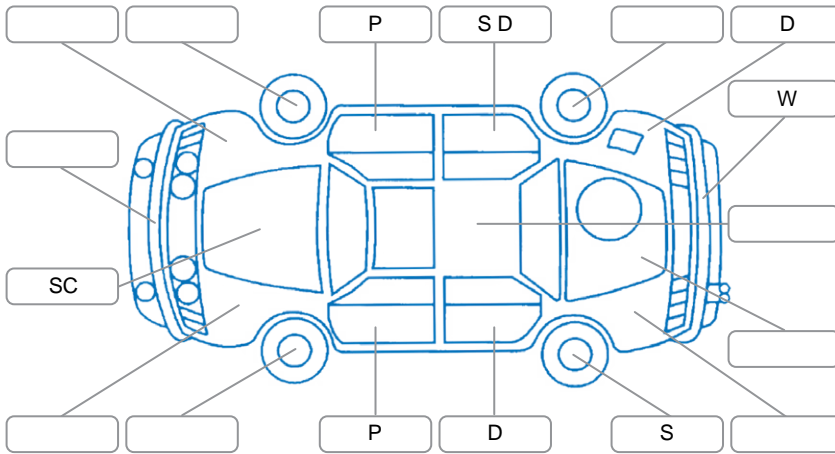

Key
 S = Scratch R = Rust C = Crack * = Decals W = Significant scuffs
 D = Dent PT = Paint defect P = Pin dent SC = Stone Chips

Note: some defects and blemishes may not be displayed in the diagram

Body Inspection Comments

Conditions During Body Inspection: Dry

Under Carriage and Under Bonnet Inspection Comments

Interior Comments

Seats:	Good
Carpets:	Good
Panels:	Good
Dashboard:	Good

General Comments

Front wheel drive

Road Conditions During Test Drive	Dry		
Engine Timing Mechanism	Timing Chain		
Evidence of Cam Belt Replacement	<input type="checkbox"/> Yes	<input type="checkbox"/> No	Kms
Inspected by:	Haden Brown		
Published by:	Haden Brown		
Inspection Date:	29 Mar 2026		