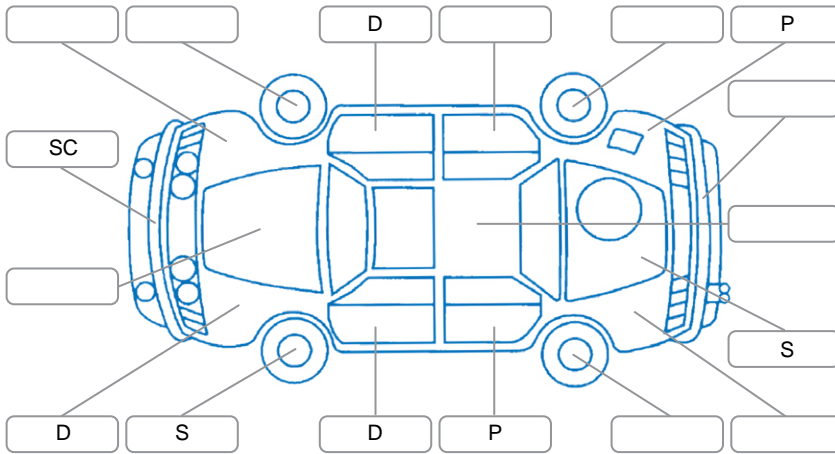

Report ID:	25,964,253	Version:	4
Created:	05 May 2026		

Make:	Mazda	Model:	Bt-50
Body Style:	Utility	Year:	2022
Rego No.:	PBA81	Rego Expiry:	07 Feb 2026
WoF Expiry:	07 Mar 2026	Odometer:	66,366 Kms
Good No.:	25964253	VIN:	MP2TFS40JNT011521
Next Service:	60,000kms	Service History:	Yes

Key
 S = Scratch R = Rust C = Crack * = Decals W = Significant scuffs
 D = Dent PT = Paint defect P = Pin dent SC = Stone Chips

Note: some defects and blemishes may not be displayed in the diagram

Body Inspection Comments

Left side step damaged.

Conditions During Body Inspection: Dry

Under Carriage and Under Bonnet Inspection Comments

Interior Comments

Seats:	Good
Carpets:	Good
Panels:	Good
Dashboard:	Good

General Comments

Road Conditions During Test Drive	Dry	
Engine Timing Mechanism	Timing Chain	
Evidence of Cam Belt Replacement	<input type="checkbox"/> Yes <input type="checkbox"/> No	Kms
Inspected by:	LukaAjitvan Woerden	
Published by:	LukaAjitvan Woerden	
Inspection Date:	05 May 2026	