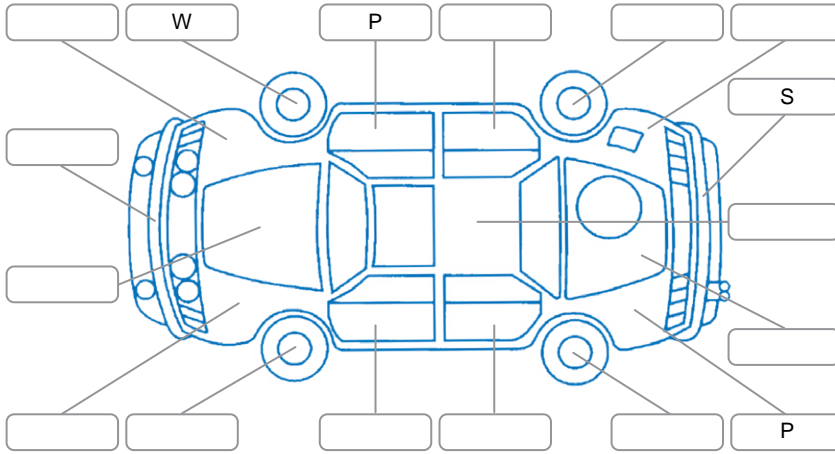

Key

S = Scratch R = Rust C = Crack * = Decals W = Significant scuffs
 D = Dent PT = Paint defect P = Pin dent SC = Stone Chips

Note: some defects and blemishes may not be displayed in the diagram

Body Inspection Comments

Conditions During Body Inspection

Dry

Under Carriage and Under Bonnet Inspection Comments

Interior Comments

Seats:	Good
Carpets:	Good
Panels:	Good
Dashboard:	Good

General Comments

Front wheel drive .

Road Conditions During Test Drive	Dry	
Engine Timing Mechanism	Timing Chain	
Evidence of Cam Belt Replacement	<input type="checkbox"/> Yes <input type="checkbox"/> No	Kms
Inspected by:	Haden Brown	
Published by:	Carl Williams	
Inspection Date:	22 Mar 2026	