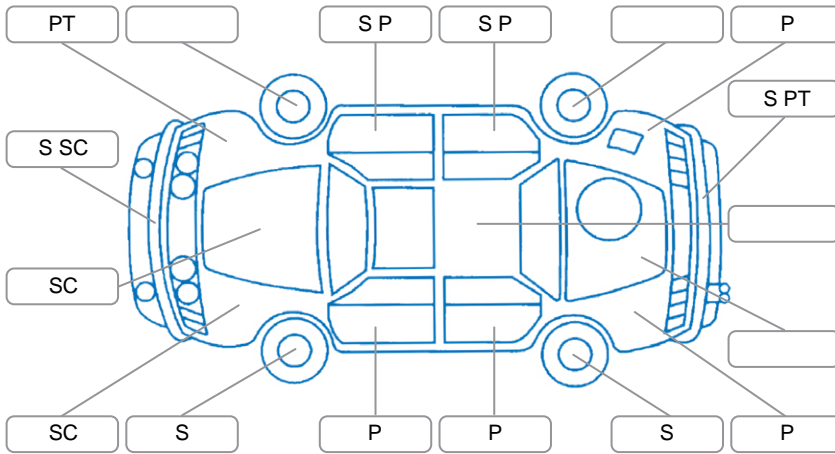

Report ID:	25,963,987	Version:	1
Created:	28 Feb 2026		

Make:	Honda	Model:	Inspire
Body Style:	Sedan	Year:	2004
Rego No.:	KRU801	Rego Expiry:	01 Apr 2026
WoF Expiry:	04 Nov 2026	Odometer:	135,719 Kms
Good No.:	25963987	VIN:	7AT08G0TX17050352
Next Service:	141,376kms	Service History:	No

Key
 S = Scratch R = Rust C = Crack * = Decals W = Significant scuffs
 D = Dent PT = Paint defect P = Pin dent SC = Stone Chips

Note: some defects and blemishes may not be displayed in the diagram

Body Inspection Comments