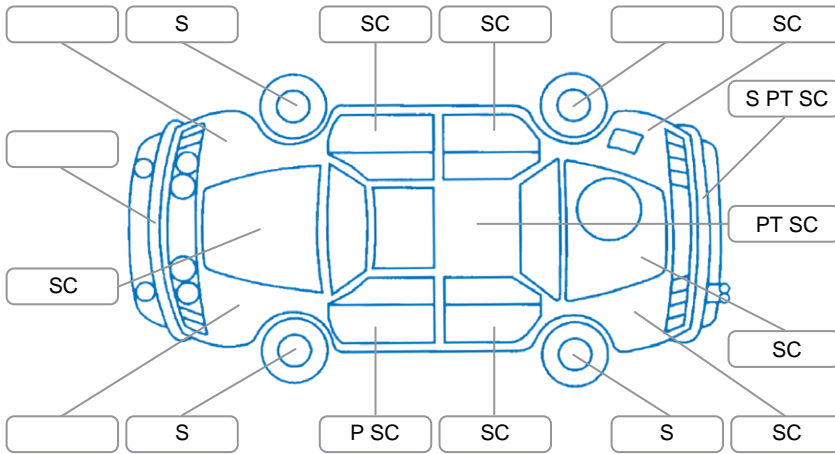

Report ID:	25,962,745	Version:	3
Created:	01 Apr 2026		

Make:	Toyota	Model:	Camry
Body Style:	Sedan	Year:	2013
Rego No.:	HDE75	Rego Expiry:	18 Jun 2026
WoF Expiry:	21 Jan 2027	Odometer:	233,000 Kms
Good No.:	25962745	VIN:	6T1BD3FK30X131230
Next Service:	238,500 Kms	Service History:	No

**Key**  
 S = Scratch    R = Rust    C = Crack    \* = Decals    W = Significant scuffs  
 D = Dent    PT = Paint defect    P = Pin dent    SC = Stone Chips

Note: some defects and blemishes may not be displayed in the diagram