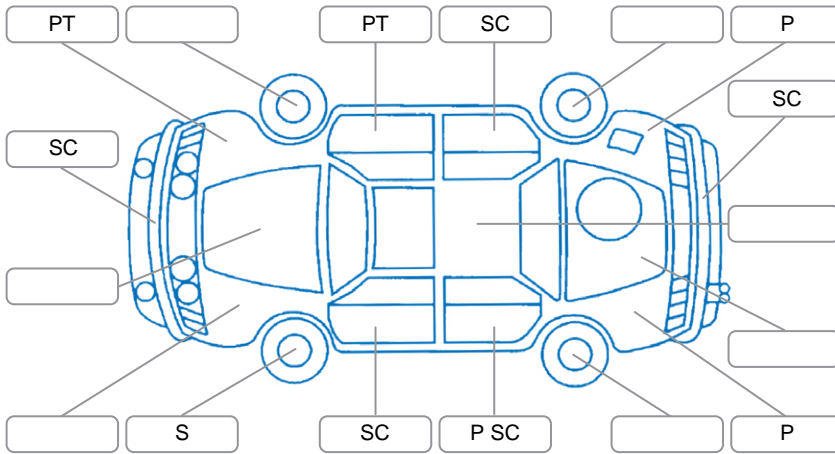

Key
 S = Scratch R = Rust C = Crack * = Decals W = Significant scuffs
 D = Dent PT = Paint defect P = Pin dent SC = Stone Chips

Note: some defects and blemishes may not be displayed in the diagram

Body Inspection Comments

Left B pillar scratched.
 Drivers door seal damaged.
 Left rear & drivers door shuts scratched & pin dented.

Conditions During Body Inspection: Dry

Under Carriage and Under Bonnet Inspection Comments

Interior Comments