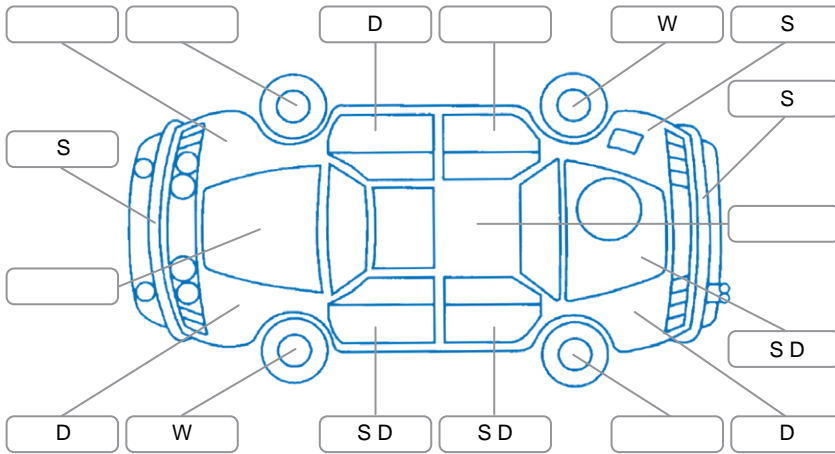

Report ID:	25,954,803	Version:	6
Created:	18 May 2026		

Make:	Ford	Model:	Ranger
Body Style:	Utility	Year:	2015
Rego No.:	RRB630	Rego Expiry:	20 Oct 2026
WoF Expiry:	20 Apr 2027	Odometer:	190,525 Kms
Good No.:	25954803	VIN:	MNAUMFF50FW473705
Next Service:	195,000 kms	Service History:	No

Key
 S = Scratch R = Rust C = Crack * = Decals W = Significant scuffs
 D = Dent PT = Paint defect P = Pin dent SC = Stone Chips

Note: some defects and blemishes may not be displayed in the diagram

Body Inspection Comments