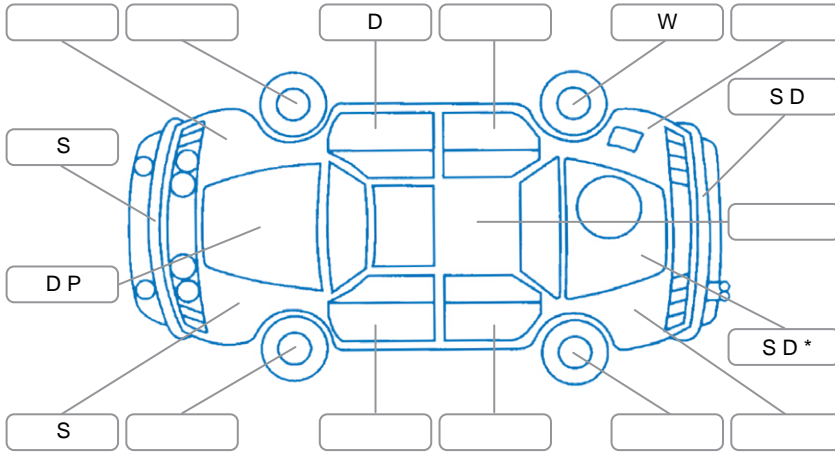

Report ID:	25,954,013	Version:	2
Created:	12 May 2026		

Make:	Holden	Model:	Colorado
Body Style:	Utility	Year:	2019
Rego No.:	MGU296	Rego Expiry:	29 Jan 2026
WoF Expiry:	19 Jul 2026	Odometer:	153,929 Kms
Good No.:	25954013	VIN:	MMU148MK0LH603305
Next Service:	142000kms	Service History:	No

Key

S = Scratch R = Rust C = Crack * = Decals W = Significant scuffs
 D = Dent PT = Paint defect P = Pin dent SC = Stone Chips

Note: some defects and blemishes may not be displayed in the diagram

Body Inspection Comments