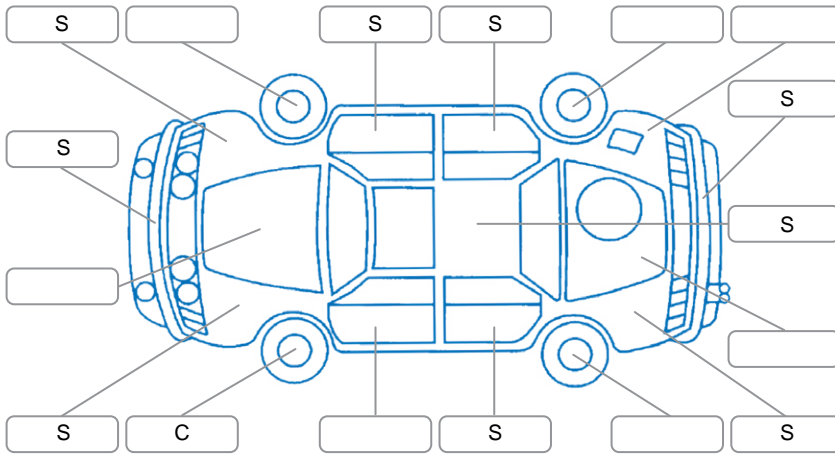

Report ID:	25,950,852	Version:	1
Created:	22 May 2026		

Make:	Toyota	Model:	Corolla
Body Style:	Hatchback	Year:	2009
Rego No.:	FAD976	Rego Expiry:	18 Dec 2026
WoF Expiry:	02 Jan 2027	Odometer:	169,643 Kms
Good No.:	25950852	VIN:	JTNKU56E101088415
Next Service:	176500	Service History:	Yes

Key
 S = Scratch R = Rust C = Crack * = Decals W = Significant scuffs
 D = Dent PT = Paint defect P = Pin dent SC = Stone Chips

Note: some defects and blemishes may not be displayed in the diagram

Body Inspection Comments

Windscreen crack inside cva,

Conditions During Body Inspection

Under Carriage and Under Bonnet Inspection Comments

Underbody surface rust, exhaust pipe rust,

Interior Comments

Seats:	Average
Carpets:	Average
Panels:	Average
Dashboard:	Average