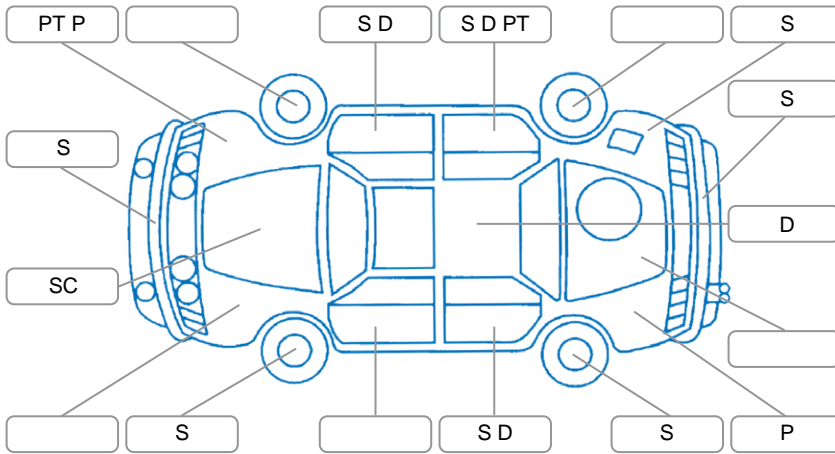

Report ID:	25,949,555	Version:	1
Created:	10 Apr 2026		

Make:	Nissan	Model:	X-Trail
Body Style:	SUV	Year:	2019
Rego No.:	MKY114	Rego Expiry:	17 Nov 2025
WoF Expiry:	01 May 2026	Odometer:	105,860 Kms
Good No.:	25949555	VIN:	JN1JBAT32A0051402
Next Service:	can't read	Service History:	No

Key

S = Scratch R = Rust C = Crack * = Decals W = Significant scuffs
 D = Dent PT = Paint defect P = Pin dent SC = Stone Chips

Note: some defects and blemishes may not be displayed in the diagram

Body Inspection Comments