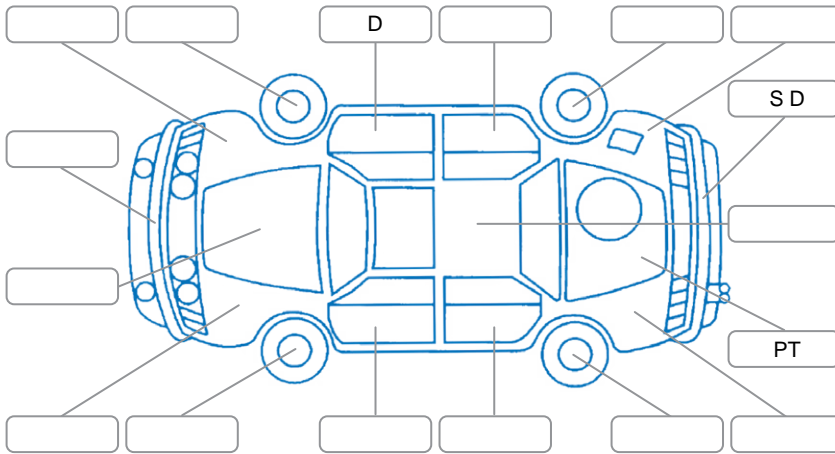

Key
 S = Scratch R = Rust C = Crack * = Decals W = Significant scuffs
 D = Dent PT = Paint defect P = Pin dent SC = Stone Chips

Note: some defects and blemishes may not be displayed in the diagram

Body Inspection Comments

Middle dashboard lift, rear wiper blade worn,

Road Conditions During Test Drive

Dry

Engine Timing Mechanism

Timing Chain

Evidence of Cam Belt Replacement

Yes No

Kms