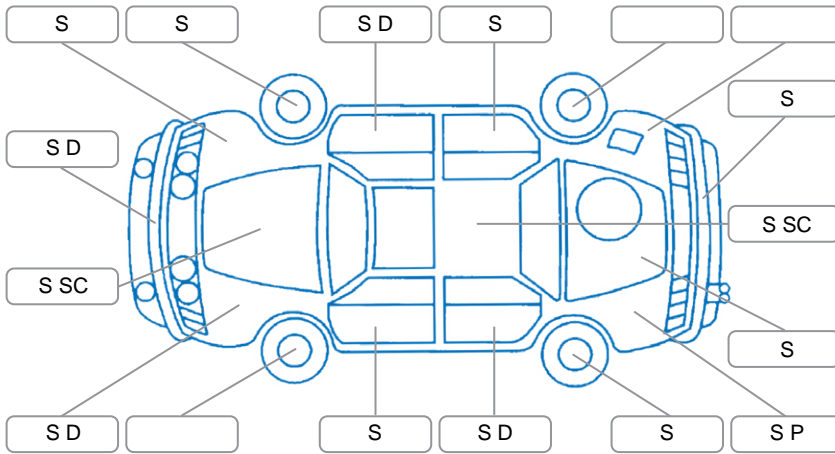

Report ID:	25,949,139	Version:	2
Created:	29 Apr 2026		

Make:	Mazda	Model:	Axela
Body Style:	Hatchback	Year:	2015
Rego No.:	QCW663	Rego Expiry:	01 Feb 2026
WoF Expiry:	20 Mar 2026	Odometer:	172,109 Kms
Good No.:	25949139	VIN:	7AT0C13JX23109034
Next Service:	178126	Service History:	No

Key
 S = Scratch R = Rust C = Crack * = Decals W = Significant scuffs
 D = Dent PT = Paint defect P = Pin dent SC = Stone Chips

Note: some defects and blemishes may not be displayed in the diagram

Body Inspection Comments