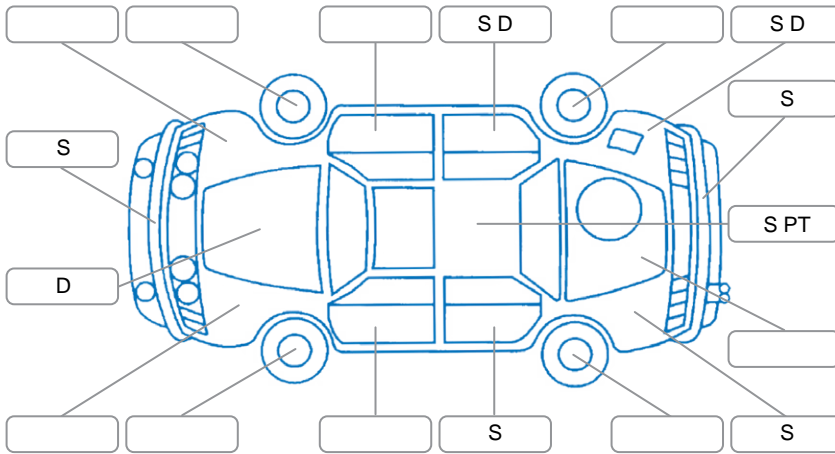

**Key**  
 S = Scratch    R = Rust    C = Crack    \* = Decals    W = Significant scuffs  
 D = Dent    PT = Paint defect    P = Pin dent    SC = Stone Chips

Note: some defects and blemishes may not be displayed in the diagram

### Body Inspection Comments

R tail light damage, interior panel missing parts parts, both front lower arm bushes split, L front tyre cracked,

Conditions During Body Inspection    Wet