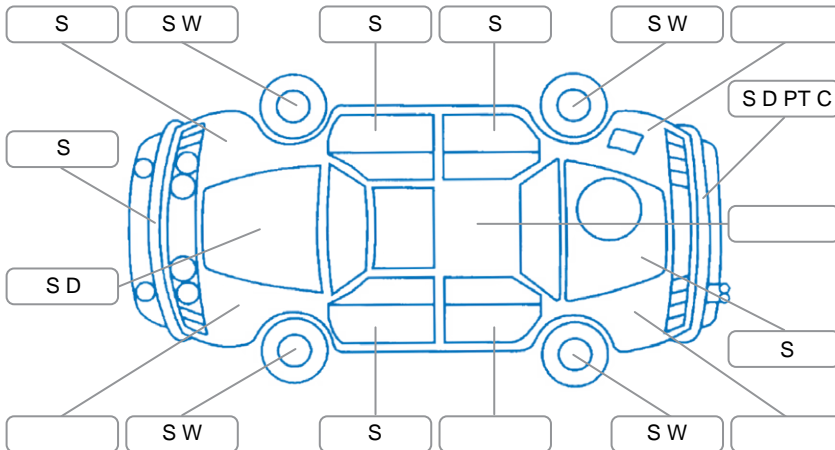

Report ID:	25,948,684	Version:	3
Created:	31 Mar 2026		

Make:	Jaguar	Model:	XF
Body Style:	Sedan	Year:	2009
Rego No.:	MJG484	Rego Expiry:	28 Feb 2026
WoF Expiry:	10 Oct 2026	Odometer:	127,680 Kms
Good No.:	25948684	VIN:	SAJKC06H99FR32416
Next Service:	120000	Service History:	No

Key
 S = Scratch R = Rust C = Crack * = Decals W = Significant scuffs
 D = Dent PT = Paint defect P = Pin dent SC = Stone Chips

Note: some defects and blemishes may not be displayed in the diagram

Body Inspection Comments

Passenger door handle cover missing, left taillight damage, driver door seal torn,

Conditions During Body Inspection

Under Carriage and Under Bonnet Inspection Comments

Both side rear sway bar link play, both front wheels play