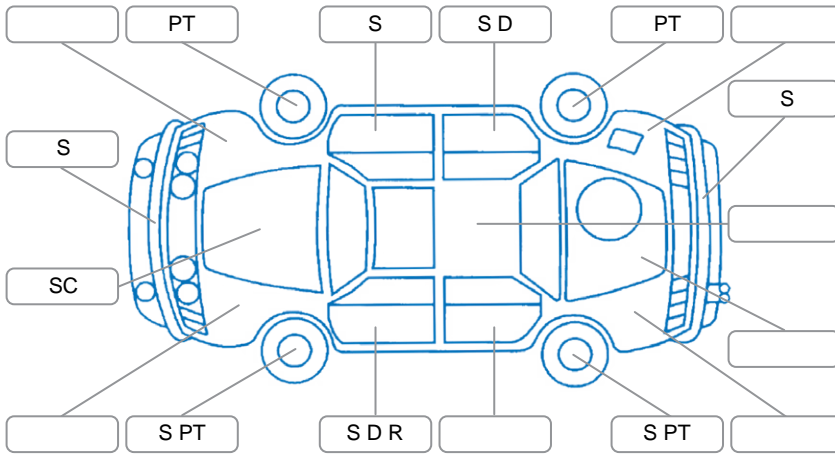

Report ID:	25,948,031	Version:	1
Created:	13 Apr 2026		

Make:	Toyota	Model:	Prius
Body Style:	Hatchback	Year:	2016
Rego No.:	QKT855	Rego Expiry:	09 Oct 2026
WoF Expiry:	10 Feb 2027	Odometer:	152,303 Kms
Good No.:	25948031	VIN:	7AT0H637X24003775
Next Service:	no sticker	Service History:	No

**Key**  
 S = Scratch    R = Rust    C = Crack    \* = Decals    W = Significant scuffs  
 D = Dent    PT = Paint defect    P = Pin dent    SC = Stone Chips

Note: some defects and blemishes may not be displayed in the diagram

### Body Inspection Comments

Left rear tyre sidewall damage ,under the bonnet plastic cover unsecure ,

Conditions During Body Inspection