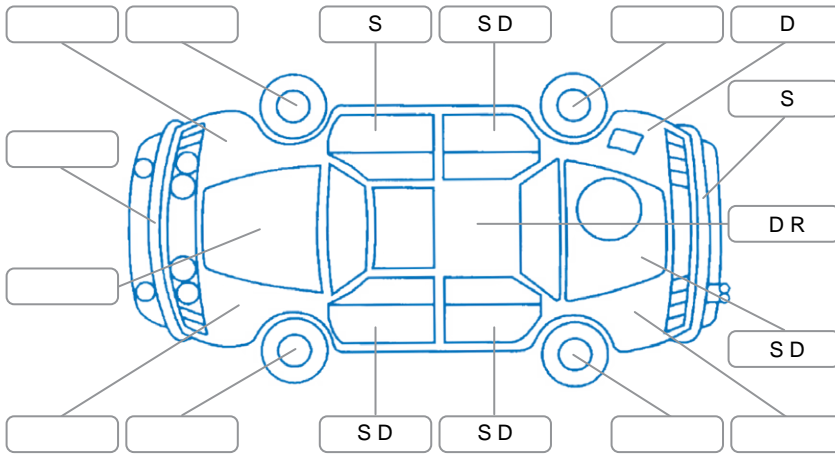

Report ID:	25,947,192	Version:	2
Created:	19 Mar 2026		

Make:	Toyota	Model:	Hiace
Body Style:	Van	Year:	2018
Rego No.:	NNY922	Rego Expiry:	10 Mar 2026
WoF Expiry:	20 Jan 2027	Odometer:	228,381 Kms
Good No.:	25947192	VIN:	7AT0H60FX21000742
Next Service:	238,400 kms	Service History:	No

Key
 S = Scratch R = Rust C = Crack * = Decals W = Significant scuffs
 D = Dent PT = Paint defect P = Pin dent SC = Stone Chips

Note: some defects and blemishes may not be displayed in the diagram

Body Inspection Comments

Passenger seat torn

Conditions During Body Inspection: Wet

Under Carriage and Under Bonnet Inspection Comments

Interior Comments

Seats:	Poor
Carpets:	Poor
Panels:	Average
Dashboard:	Average

General Comments