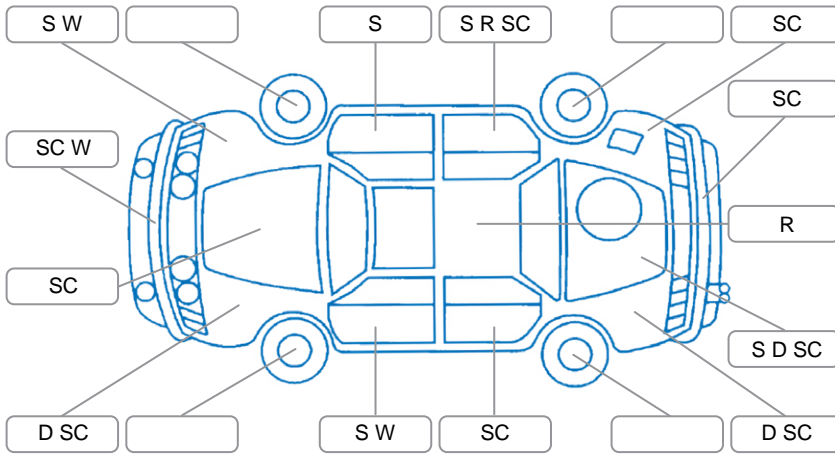

Report ID:	25,921,523	Version:	2
Created:	19 May 2026		

Make:	Mitsubishi	Model:	Triton
Body Style:	Utility	Year:	2020
Rego No.:	NAQ940	Rego Expiry:	11 Nov 2026
WoF Expiry:	07 Nov 2026	Odometer:	146,036 Kms
Good No.:	25921523	VIN:	MMAJLKK10MH000524
Next Service:	161000	Service History:	No

Key

S = Scratch R = Rust C = Crack * = Decals W = Significant scuffs
 D = Dent PT = Paint defect P = Pin dent SC = Stone Chips

Note: some defects and blemishes may not be displayed in the diagram

Body Inspection Comments

Conditions During Body Inspection

Dry

Under Carriage and Under Bonnet Inspection Comments

Interior Comments

Seats:	Good
Carpets:	Good
Panels:	Good
Dashboard:	Good

General Comments

Road Conditions During Test Drive Dry

Engine Timing Mechanism Timing Chain

Evidence of Cam Belt Replacement Yes No Kms

Inspected by: Jaykib Collins

Published by: Kendal Slight

Inspection Date: 22 Apr 2026

	OK	Requires Attention	N/A
Engine			
Oil level	✓		
Smoke & fumes	✓		
Engine performance	✓		
Noise	✓		
Coolant condition	✓		
Cooling performance	✓		
Radiator / Hoses (visual)	✓		
Transmission			
Operation	✓		
Noise	✓		
Clutch	✓		
CV joints	✓		
Wheel bearings	✓		
Brakes			
Performance	✓		
Hand brake	✓		
Tyres (lowest observed tread depth of tyres)			
Left front			8.0 mm
Right front			5.0 mm
Left rear			4.5 mm
Right rear			4.5 mm
Spare		Yes	
Suspension			
Suspension performance	✓		
Steering performance	✓		
Shock absorbers	✓		
Air Conditioning / Heater			
Operation	✓		
Electrical / Accessories			
Head lights	✓		
Tail lights	✓		
Indicators	✓		
Dashboard warning lights	✓		
Wipers (front & rear)	✓		
Window winder FL	✓		
Window winder FR	✓		
Window winder RL	✓		
Window winder RR	✓		
Rear view mirrors	✓		
Radio (basic test only)	✓		
CD (basic test only)			✓
Number of keys	2		
Central locking	✓		
Remote locking	✓		
Sat. nav. (basic test only)	✓		
Reversing camera	✓		