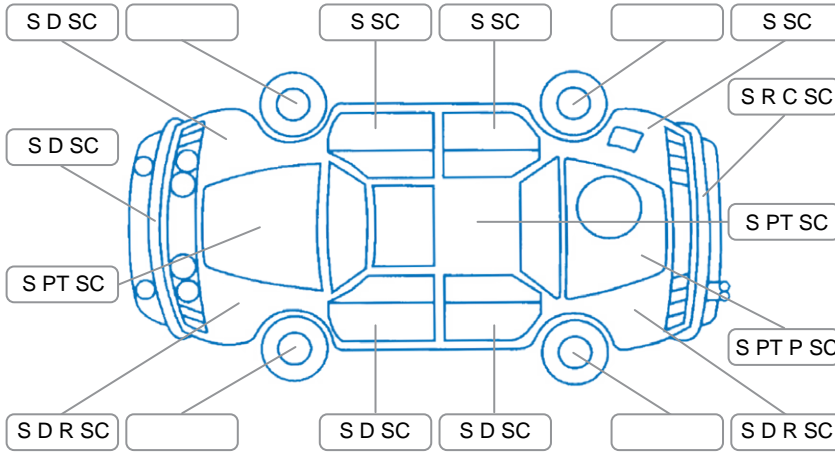

Report ID:	25,921,506	Version:	1
Created:	15 Apr 2026		

Make:	Mazda	Model:	Atenza
Body Style:	Sedan	Year:	2008
Rego No.:	JGB494	Rego Expiry:	24 Jul 2026
WoF Expiry:	07 Apr 2027	Odometer:	232,767 Kms
Good No.:	25921506	VIN:	7AT0C139X15101184
Next Service:	242600	Service History:	No

Key

S = Scratch R = Rust C = Crack * = Decals W = Significant scuffs
 D = Dent PT = Paint defect P = Pin dent SC = Stone Chips

Note: some defects and blemishes may not be displayed in the diagram

Body Inspection Comments

- Small crack with legs on windscreen
- Minor stonechips on windscreen
- Water in boot
- Rust in boot

Conditions During Body Inspection	Dry
-----------------------------------	-----

Under Carriage and Under Bonnet Inspection Comments

- Front wheel drive
- Underbody cover damaged
- Grease around CV boot /possible leak

Interior Comments

Seats:	Good
Carpets:	rip on drivers floor/ average
Panels:	Good
Dashboard:	sticky dash/ average

General Comments