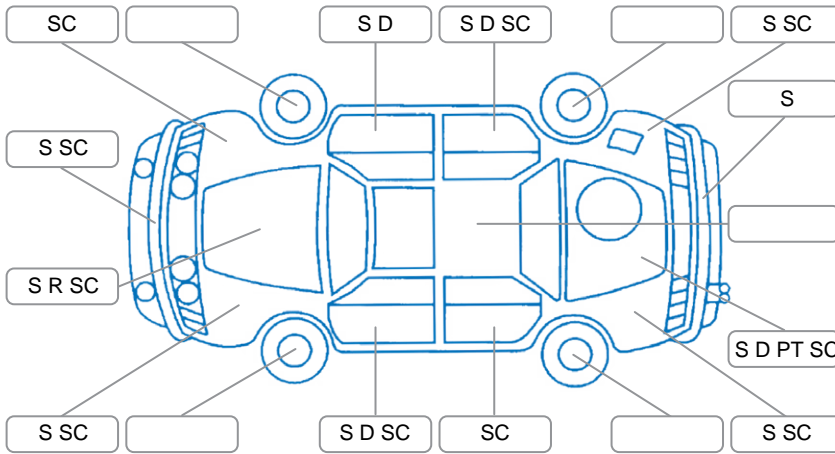

Report ID:	25,921,497	Version:	1
Created:	18 Apr 2026		

Make:	Ford	Model:	Ranger
Body Style:	Utility	Year:	2020
Rego No.:	MSC789	Rego Expiry:	27 May 2026
WoF Expiry:	12 Mar 2027	Odometer:	173,717 Kms
Good No.:	25921497	VIN:	MNAUM2F50KW047023
Next Service:	177000	Service History:	Yes

Key

S = Scratch R = Rust C = Crack * = Decals W = Significant scuffs
 D = Dent PT = Paint defect P = Pin dent SC = Stone Chips

Note: some defects and blemishes may not be displayed in the diagram

Body Inspection Comments

Minor crack on windscreen
 No roof rack keys

Conditions During Body Inspection

Dry

Under Carriage and Under Bonnet Inspection Comments

Rear wheel drive

Interior Comments

Seats:	Minor stains, rear right seat torn, good
Carpets:	Good
Panels:	Good
Dashboard:	Good