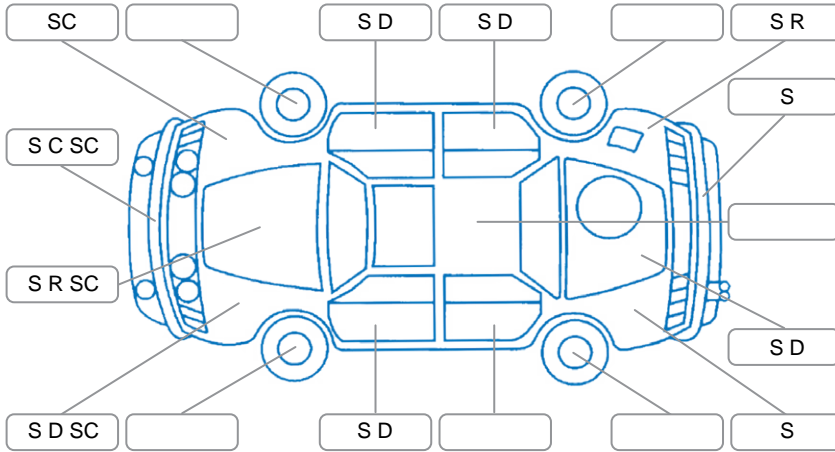

Report ID:	25,921,484	Version:	1
Created:	18 Apr 2026		

Make:	Ford	Model:	Ranger
Body Style:	Utility	Year:	2020
Rego No.:	NDB873	Rego Expiry:	28 Jul 2026
WoF Expiry:	07 Nov 2026	Odometer:	147,828 Kms
Good No.:	25921484	VIN:	MNAUM2F50LW081959
Next Service:	149000	Service History:	Yes

Key

S = Scratch R = Rust C = Crack * = Decals W = Significant scuffs
 D = Dent PT = Paint defect P = Pin dent SC = Stone Chips

Note: some defects and blemishes may not be displayed in the diagram

Body Inspection Comments

Conditions During Body Inspection: Dry

Under Carriage and Under Bonnet Inspection Comments

Rear wheel drive

Interior Comments

Seats:	Minor Stains, rear right seat torn, Good
Carpets:	Good
Panels:	Good
Dashboard:	Good