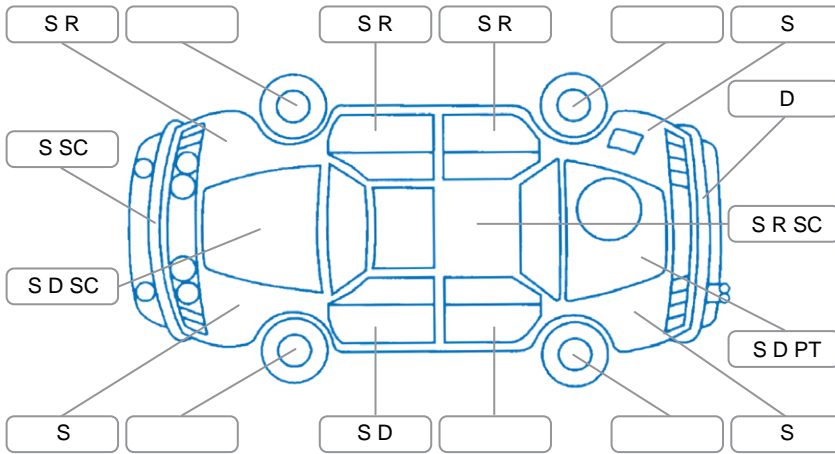

Report ID:	25,921,478	Version:	1
Created:	18 Apr 2026		

Make:	Mazda	Model:	Bt-50
Body Style:	Utility	Year:	2019
Rego No.:	MGE689	Rego Expiry:	18 Jul 2026
WoF Expiry:	14 Aug 2026	Odometer:	161,653 Kms
Good No.:	25921478	VIN:	MMOUR0YG100003466
Next Service:	165000	Service History:	Yes

Key
 S = Scratch R = Rust C = Crack * = Decals W = Significant scuffs
 D = Dent PT = Paint defect P = Pin dent SC = Stone Chips

Note: some defects and blemishes may not be displayed in the diagram

Body Inspection Comments

Conditions During Body Inspection	Dry
-----------------------------------	-----

Under Carriage and Under Bonnet Inspection Comments

Rear wheel drive

Interior Comments

Seats:	Minor stains, tears
Carpets:	Good
Panels:	Minor scratches, Good
Dashboard:	Good