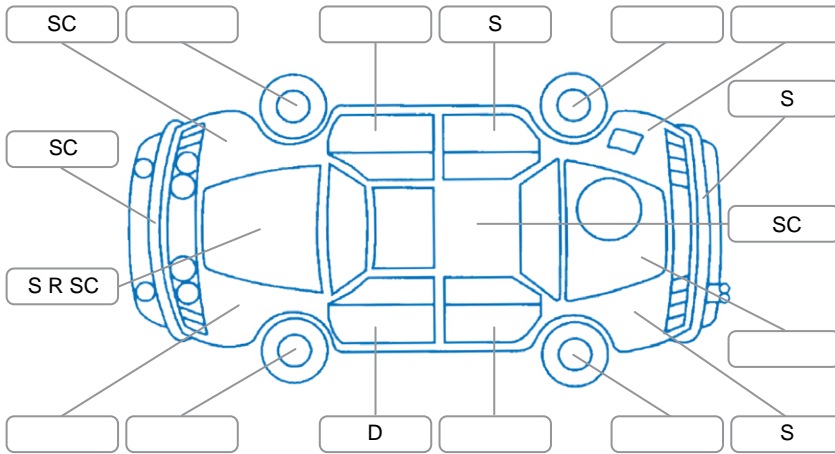

Report ID:	25,921,394	Version:	1
Created:	09 Apr 2026		

Make:	KIA	Model:	Seltos
Body Style:	SUV	Year:	2022
Rego No.:	PLQ986	Rego Expiry:	29 May 2026
WoF Expiry:	18 Aug 2026	Odometer:	151,806 Kms
Good No.:	25921394	VIN:	KNAEP81ATN7351589
Next Service:	150248	Service History:	Yes

Key
 S = Scratch R = Rust C = Crack * = Decals W = Significant scuffs
 D = Dent PT = Paint defect P = Pin dent SC = Stone Chips

Note: some defects and blemishes may not be displayed in the diagram

Body Inspection Comments

Minor cracks on windscreen

Conditions During Body Inspection

Dry

Under Carriage and Under Bonnet Inspection Comments

Front wheel drive

Interior Comments

Seats:	Good
Carpets:	Good
Panels:	Good
Dashboard:	Good