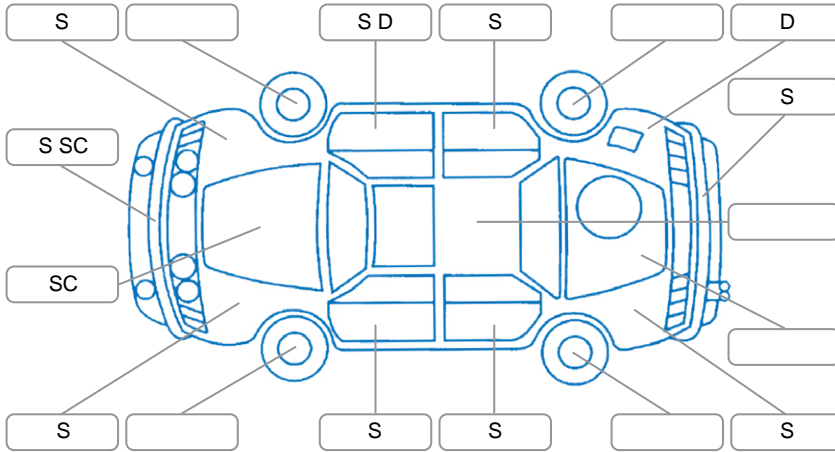

Key

S = Scratch R = Rust C = Crack * = Decals W = Significant scuffs
 D = Dent PT = Paint defect P = Pin dent SC = Stone Chips

Note: some defects and blemishes may not be displayed in the diagram

Body Inspection Comments

Conditions During Body Inspection: Dry

Under Carriage and Under Bonnet Inspection Comments

Front wheel drive

Interior Comments

Seats:	Good
Carpets:	Good
Panels:	Good
Dashboard:	Good

General Comments

Road Conditions During Test Drive	Dry		
Engine Timing Mechanism	Timing Chain		
Evidence of Cam Belt Replacement	<input type="checkbox"/> Yes	<input type="checkbox"/> No	Kms
Inspected by:	Jaykib Collins		
Published by:	Jaykib Collins		
Inspection Date:	10 Apr 2026		