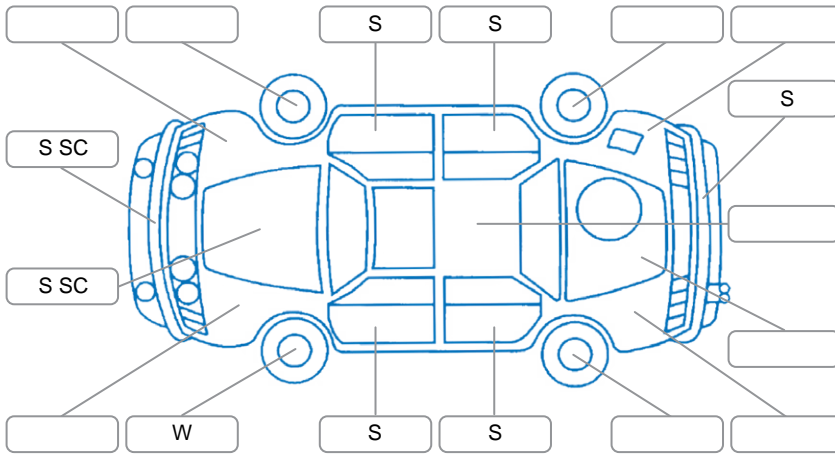

Report ID:	25,921,341	Version:	2
Created:	15 Apr 2026		

Make:	Volkswagen	Model:	Touareg
Body Style:	SUV	Year:	2022
Rego No.:	PHS401	Rego Expiry:	22 Sep 2026
WoF Expiry:	12 Jul 2026	Odometer:	128,747 Kms
Good No.:	25921341	VIN:	WVGZZZCRZND020227
Next Service:	142147	Service History:	No

Key

S = Scratch R = Rust C = Crack * = Decals W = Significant scuffs
 D = Dent PT = Paint defect P = Pin dent SC = Stone Chips

Note: some defects and blemishes may not be displayed in the diagram

Body Inspection Comments

Conditions During Body Inspection: Dry

Under Carriage and Under Bonnet Inspection Comments

4WD

Interior Comments

Seats:	Good
Carpets:	Good
Panels:	Good
Dashboard:	Good

General Comments

Road Conditions During Test Drive	Dry		
Engine Timing Mechanism	Timing Chain		
Evidence of Cam Belt Replacement	<input type="checkbox"/> Yes	<input type="checkbox"/> No	Kms
Inspected by:	Jaykib Collins		
Published by:	Jaykib Collins		
Inspection Date:	15 Apr 2026		