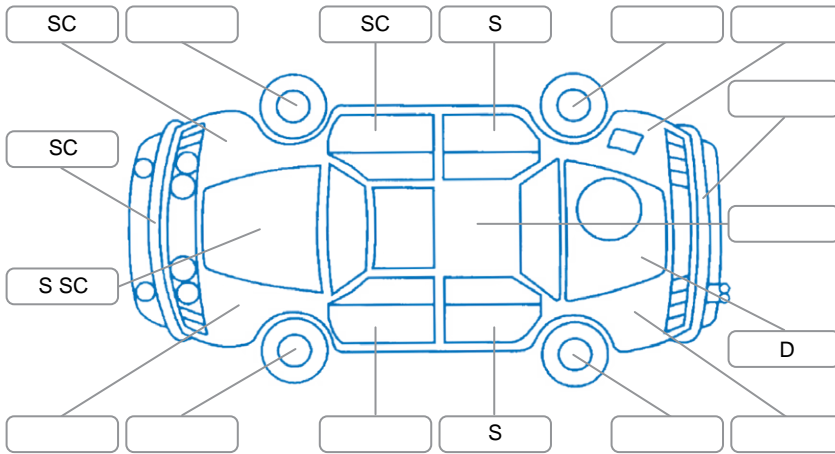

Key

S = Scratch R = Rust C = Crack * = Decals W = Significant scuffs
 D = Dent PT = Paint defect P = Pin dent SC = Stone Chips

Note: some defects and blemishes may not be displayed in the diagram

Body Inspection Comments

Windscreen cracked

Conditions During Body Inspection

Dry

Under Carriage and Under Bonnet Inspection Comments

Rear wheel drive

Interior Comments

Seats:	Good
Carpets:	Good
Panels:	Good
Dashboard:	Minor scratches, Good