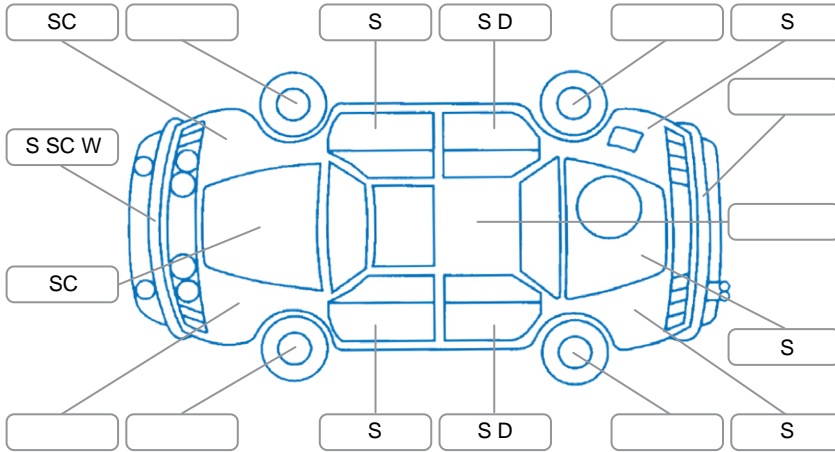

Report ID:	25,921,179	Version:	2
Created:	17 Apr 2026		

Make:	Ford	Model:	Ranger
Body Style:	Utility	Year:	2020
Rego No.:	MSQ892	Rego Expiry:	27 Feb 2027
WoF Expiry:	14 Mar 2026	Odometer:	213,986 Kms
Good No.:	25921179	VIN:	MPBUMFF50KX264441
Next Service:	221000	Service History:	No

**Key**

S = Scratch    R = Rust    C = Crack    \* = Decals    W = Significant scuffs  
 D = Dent    PT = Paint defect    P = Pin dent    SC = Stone Chips

Note: some defects and blemishes may not be displayed in the diagram

**Body Inspection Comments**

Tonneau cover does not close properly

Conditions During Body Inspection

Dry

**Under Carriage and Under Bonnet Inspection Comments**

Four wheel drive

**Interior Comments**

Seats:	Good
Carpets:	Drivers carpet torn, Good
Panels:	Good
Dashboard:	Good