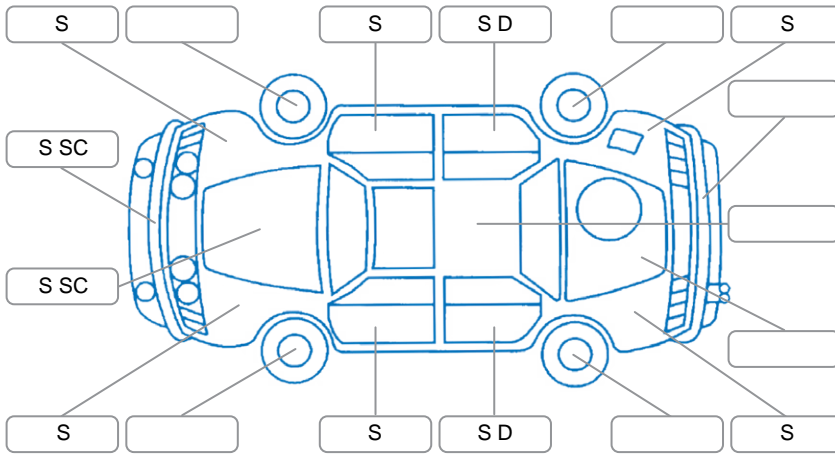

Report ID:	25,921,151	Version:	1
Created:	07 Apr 2026		

Make:	Ford	Model:	Ranger
Body Style:	Utility	Year:	2021
Rego No.:	NHZ322	Rego Expiry:	22 Feb 2027
WoF Expiry:	27 Jan 2027	Odometer:	229,722 Kms
Good No.:	25921151	VIN:	MPBUMFF60LX317773
Next Service:	231000	Service History:	No

Key

S = Scratch R = Rust C = Crack * = Decals W = Significant scuffs
 D = Dent PT = Paint defect P = Pin dent SC = Stone Chips

Note: some defects and blemishes may not be displayed in the diagram

Body Inspection Comments