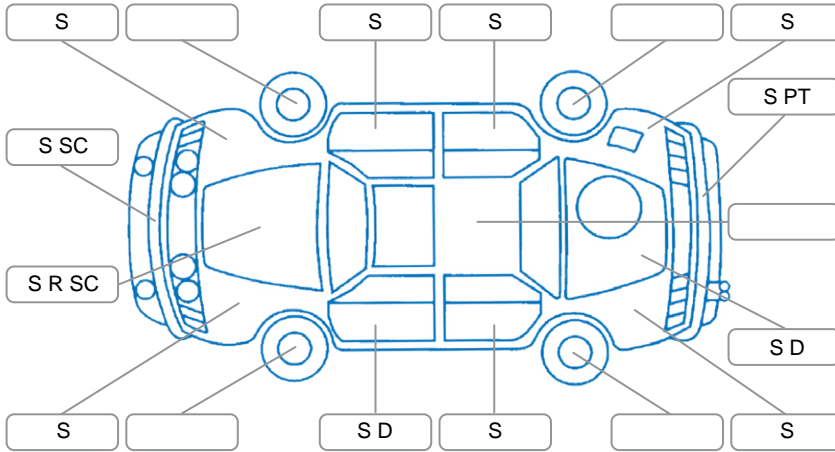

Report ID:	25,921,122	Version:	2
Created:	15 Apr 2026		

Make:	Mitsubishi	Model:	Triton
Body Style:	Utility	Year:	2019
Rego No.:	LWR379	Rego Expiry:	26 May 2026
WoF Expiry:	25 Mar 2027	Odometer:	195,938 Kms
Good No.:	25921122	VIN:	MMAJYKL10JH014354
Next Service:	204500	Service History:	Yes

Key

S = Scratch R = Rust C = Crack * = Decals W = Significant scuffs
 D = Dent PT = Paint defect P = Pin dent SC = Stone Chips

Note: some defects and blemishes may not be displayed in the diagram

Body Inspection Comments

Minor crack on windscreen

Conditions During Body Inspection

Dry

Under Carriage and Under Bonnet Inspection Comments

Four wheel drive

Interior Comments

Seats:	Drivers seat, Minor stains
Carpets:	Good
Panels:	Good
Dashboard:	Good