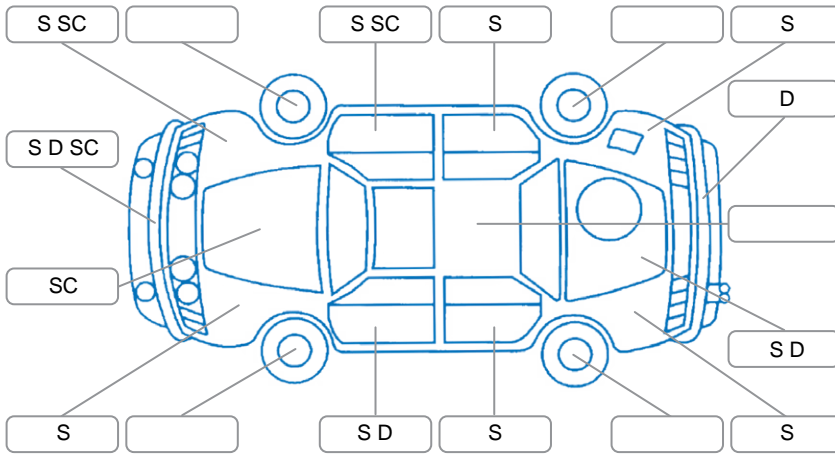

Report ID:	25,921,082	Version:	2
Created:	21 Apr 2026		

Make:	Ford	Model:	Ranger
Body Style:	Utility	Year:	2022
Rego No.:	PAJ947	Rego Expiry:	01 Feb 2027
WoF Expiry:	19 Feb 2027	Odometer:	122,031 Kms
Good No.:	25921082	VIN:	MNAUMFF50MW175418
Next Service:	132000	Service History:	No

Key

S = Scratch R = Rust C = Crack * = Decals W = Significant scuffs
 D = Dent PT = Paint defect P = Pin dent SC = Stone Chips

Note: some defects and blemishes may not be displayed in the diagram

Body Inspection Comments

No canopy key.

Conditions During Body Inspection

Dry

Under Carriage and Under Bonnet Inspection Comments

Rear wheel drive

Interior Comments

Seats:	Minor stains, Good
Carpets:	Good
Panels:	Good
Dashboard:	Good