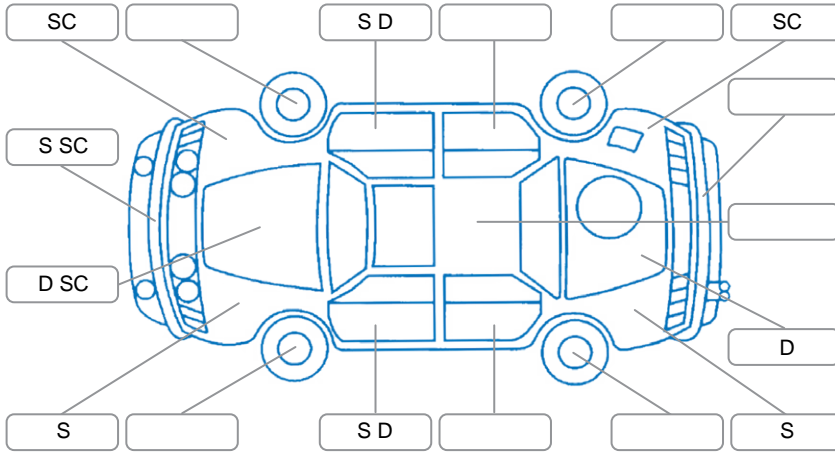

Report ID:	25,921,076	Version:	3
Created:	22 Apr 2026		

Make:	Ford	Model:	Ranger
Body Style:	Utility	Year:	2022
Rego No.:	PAD399	Rego Expiry:	23 Apr 2027
WoF Expiry:	22 Jan 2027	Odometer:	85,959 Kms
Good No.:	25921076	VIN:	MPBUMFF60MX373062
Next Service:	95000	Service History:	Yes

Key

S = Scratch R = Rust C = Crack * = Decals W = Significant scuffs
 D = Dent PT = Paint defect P = Pin dent SC = Stone Chips

Note: some defects and blemishes may not be displayed in the diagram

Body Inspection Comments