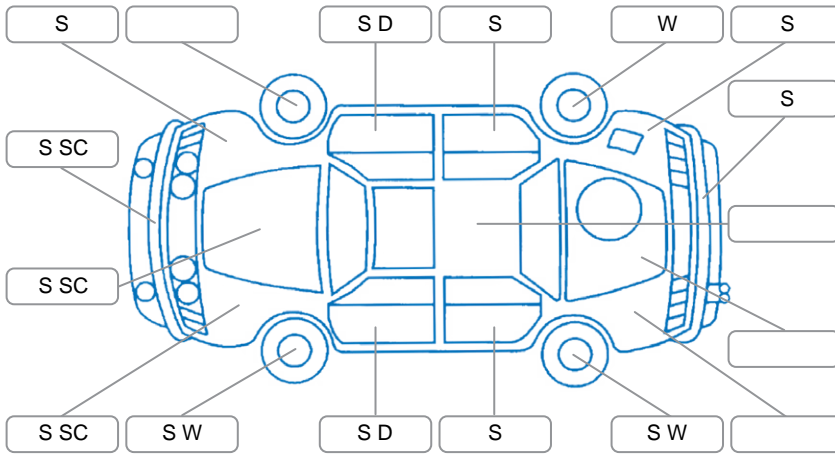

Key

S = Scratch R = Rust C = Crack * = Decals W = Significant scuffs
 D = Dent PT = Paint defect P = Pin dent SC = Stone Chips

Note: some defects and blemishes may not be displayed in the diagram

Body Inspection Comments

Minor stone chips on windscreen

Conditions During Body Inspection

Dry

Under Carriage and Under Bonnet Inspection Comments

Front wheel drive

Interior Comments

Seats:	Good
Carpets:	Good
Panels:	Minor scratches, Good
Dashboard:	Good