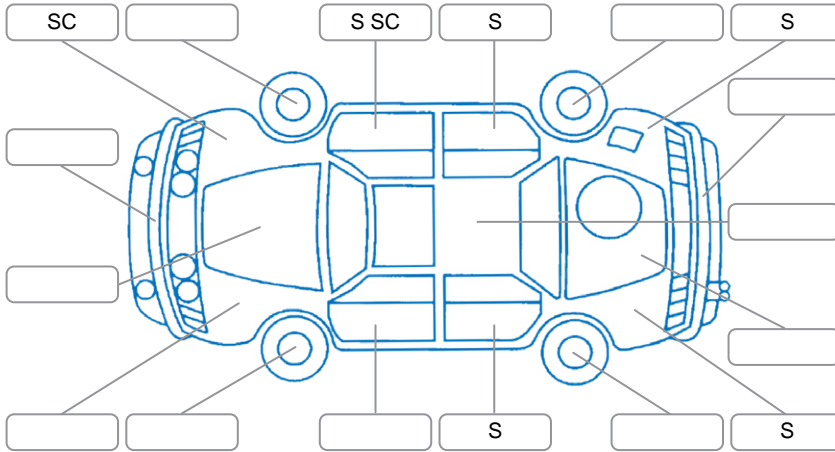

Report ID:	25,921,053	Version:	2
Created:	14 Apr 2026		

Make:	Toyota	Model:	Corolla
Body Style:	Wagon	Year:	2018
Rego No.:	LMK722	Rego Expiry:	05 Jul 2026
WoF Expiry:	28 Apr 2027	Odometer:	148,247 Kms
Good No.:	25921053	VIN:	JTDZE4GEX0L001320
Next Service:	163000	Service History:	Yes

Key

S = Scratch R = Rust C = Crack * = Decals W = Significant scuffs
 D = Dent PT = Paint defect P = Pin dent SC = Stone Chips

Note: some defects and blemishes may not be displayed in the diagram

Body Inspection Comments

Panels: Good

Dashboard: Good

General Comments

Road Conditions During Test Drive: Dry

Engine Timing Mechanism: Timing Chain

Evidence of Cam Belt Replacement: Yes No Kms

Inspected by: Jaykib Collins

Published by: Kendal Slight