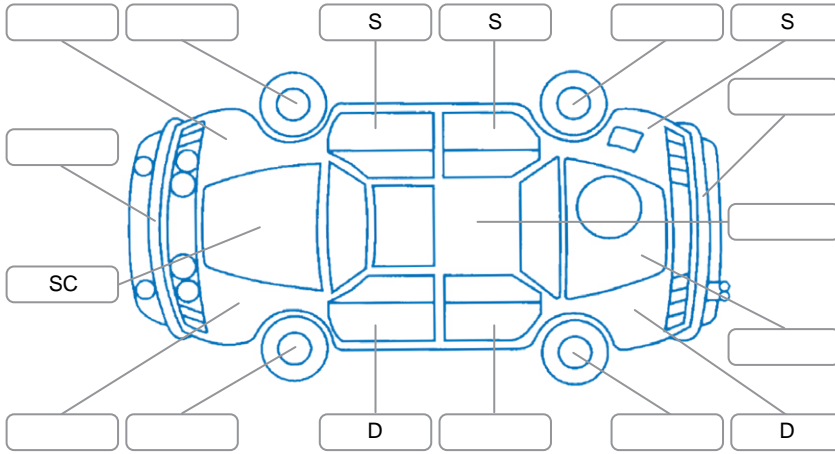

Report ID:	25,921,030	Version:	3
Created:	17 Apr 2026		

Make:	Toyota	Model:	Corolla
Body Style:	Hatchback	Year:	2018
Rego No.:	LJC454	Rego Expiry:	07 May 2026
WoF Expiry:	22 Apr 2027	Odometer:	113,277 Kms
Good No.:	25921030	VIN:	JTNKU3JE70J112342
Next Service:	120000	Service History:	Yes

Key

S = Scratch R = Rust C = Crack * = Decals W = Significant scuffs
 D = Dent PT = Paint defect P = Pin dent SC = Stone Chips

Note: some defects and blemishes may not be displayed in the diagram

Body Inspection Comments