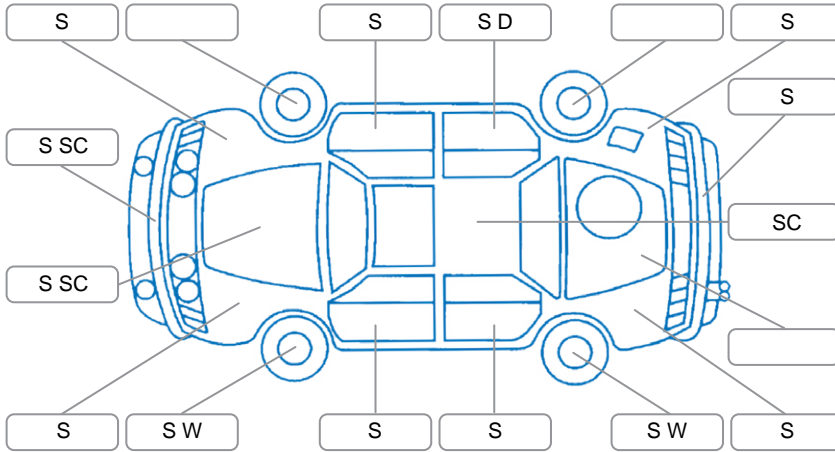

Report ID:	25,920,991	Version:	2
Created:	31 Mar 2026		

Make:	Toyota	Model:	Highlander
Body Style:	SUV	Year:	2022
Rego No.:	PAW413	Rego Expiry:	07 Aug 2026
WoF Expiry:	03 Apr 2026	Odometer:	149,791 Kms
Good No.:	25920991	VIN:	5TDLB3CHX0S064893
Next Service:	147000	Service History:	Yes

Key

S = Scratch R = Rust C = Crack * = Decals W = Significant scuffs
 D = Dent PT = Paint defect P = Pin dent SC = Stone Chips

Note: some defects and blemishes may not be displayed in the diagram

Body Inspection Comments

Panels: Good

Dashboard: Good

General Comments

Road Conditions During Test Drive

Dry

Engine Timing Mechanism

Timing Chain

Evidence of Cam Belt Replacement