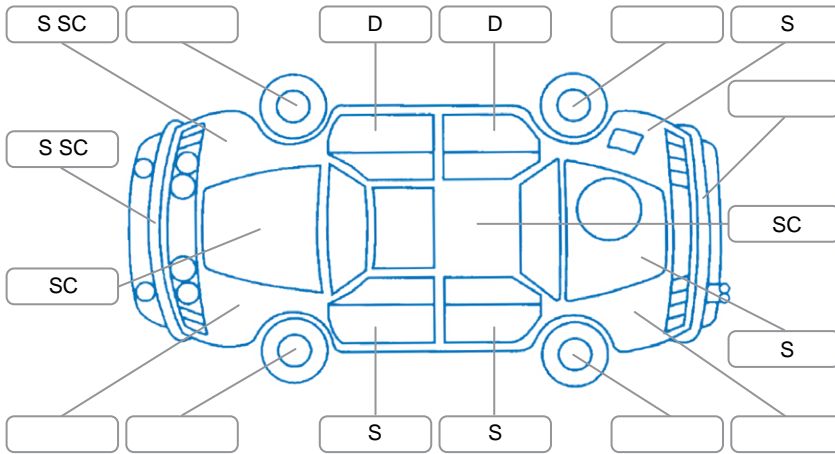

Report ID:	25,920,970	Version:	2
Created:	13 Apr 2026		

Make:	Ford	Model:	Ranger
Body Style:	Utility	Year:	2022
Rego No.:	PBZ435	Rego Expiry:	01 Mar 2027
WoF Expiry:	07 Mar 2026	Odometer:	83,845 Kms
Good No.:	25920970	VIN:	MNAUMFF50MW184230
Next Service:	97000	Service History:	Yes

Key
 S = Scratch R = Rust C = Crack * = Decals W = Significant scuffs
 D = Dent PT = Paint defect P = Pin dent SC = Stone Chips

Note: some defects and blemishes may not be displayed in the diagram

Body Inspection Comments

Stone chips on windscreen Left side

Conditions During Body Inspection Dry

Under Carriage and Under Bonnet Inspection Comments

Rear wheel drive

Interior Comments

Seats:	Minor stains, Good
Carpets:	Good
Panels:	Good
Dashboard:	Good