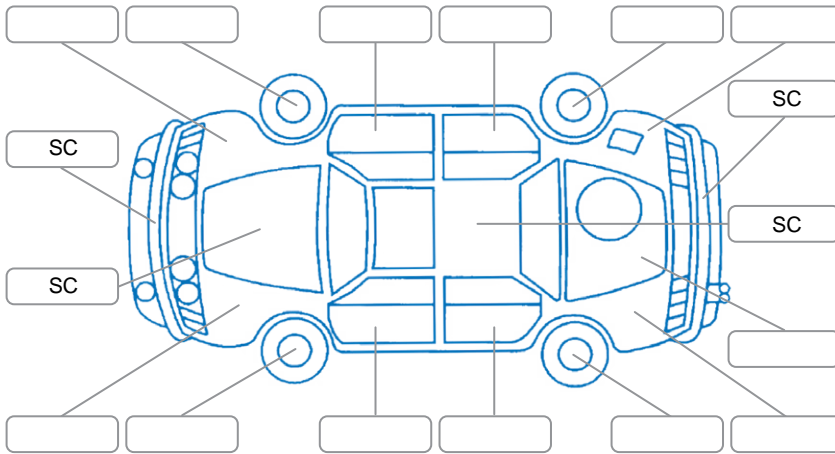

Key

S = Scratch R = Rust C = Crack * = Decals W = Significant scuffs
 D = Dent PT = Paint defect P = Pin dent SC = Stone Chips

Note: some defects and blemishes may not be displayed in the diagram

Body Inspection Comments

Minor stonechips on windscreen

Conditions During Body Inspection

Dry

Under Carriage and Under Bonnet Inspection Comments

Front wheel drive

Interior Comments

Seats:	Good
Carpets:	Good
Panels:	Good
Dashboard:	Good