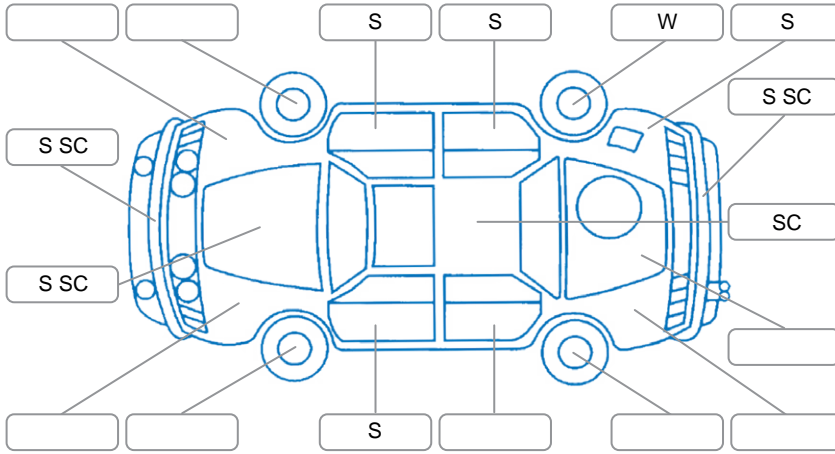

**Key**

S = Scratch    R = Rust    C = Crack    \* = Decals    W = Significant scuffs  
 D = Dent    PT = Paint defect    P = Pin dent    SC = Stone Chips

Note: some defects and blemishes may not be displayed in the diagram

**Body Inspection Comments**

- Small crack with legs on windscreen
- Minor stonechips on windscreen
- Holes around body from old lights getting removed

Conditions During Body Inspection    Dry

**Under Carriage and Under Bonnet Inspection Comments**