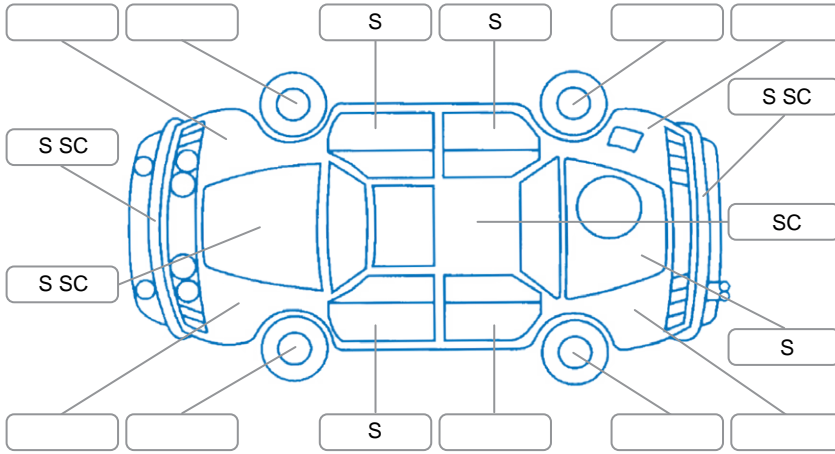

**Key**

S = Scratch    R = Rust    C = Crack    \* = Decals    W = Significant scuffs  
 D = Dent    PT = Paint defect    P = Pin dent    SC = Stone Chips

Note: some defects and blemishes may not be displayed in the diagram

**Body Inspection Comments**

Minor stonechips on windscreen  
 Holes around body from old lights getting removed

Conditions During Body Inspection	Dry
-----------------------------------	-----

**Under Carriage and Under Bonnet Inspection Comments**