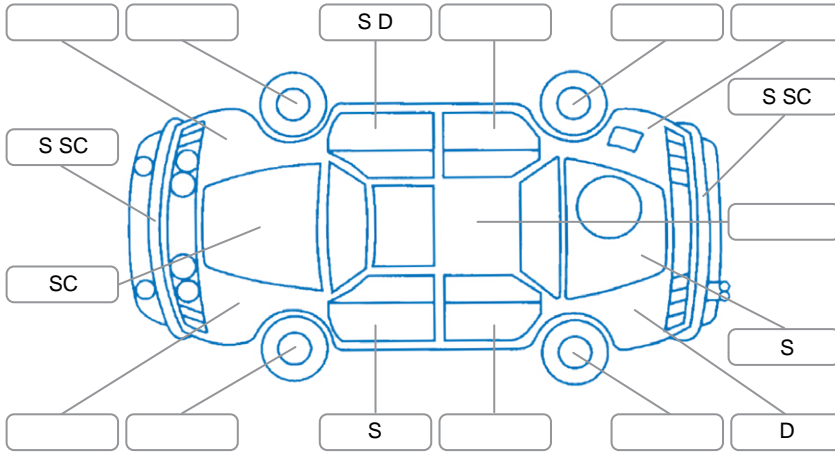

Report ID:	25,920,927	Version:	1
Created:	31 Mar 2026		

Make:	Hyundai	Model:	Santa FE
Body Style:	SUV	Year:	2022
Rego No.:	PHW421	Rego Expiry:	27 Jun 2026
WoF Expiry:	28 Jun 2026	Odometer:	139,146 Kms
Good No.:	25920927	VIN:	KMHS281HWNU433634
Next Service:	152000	Service History:	Yes

Key

S = Scratch R = Rust C = Crack * = Decals W = Significant scuffs
 D = Dent PT = Paint defect P = Pin dent SC = Stone Chips

Note: some defects and blemishes may not be displayed in the diagram

Body Inspection Comments

Stone chips on windscreen

Conditions During Body Inspection

Dry

Under Carriage and Under Bonnet Inspection Comments

All wheel drive

Interior Comments

Seats:	Minor stains, Good
Carpets:	Good
Panels:	Minor scratches, Good
Dashboard:	Good