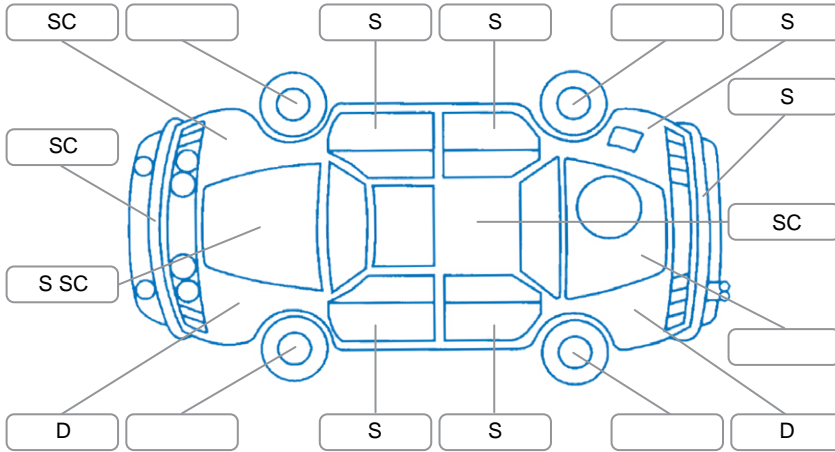

Report ID:	25,920,915	Version:	1
Created:	31 Mar 2026		

Make:	Volkswagen	Model:	T-ROC
Body Style:	SUV	Year:	2023
Rego No.:	PRJ491	Rego Expiry:	24 Sep 2026
WoF Expiry:	02 Mar 2027	Odometer:	133,509 Kms
Good No.:	25920915	VIN:	WVGZZZA1ZPV558368
Next Service:	147400	Service History:	No

**Key**  
 S = Scratch    R = Rust    C = Crack    \* = Decals    W = Significant scuffs  
 D = Dent    PT = Paint defect    P = Pin dent    SC = Stone Chips

Note: some defects and blemishes may not be displayed in the diagram