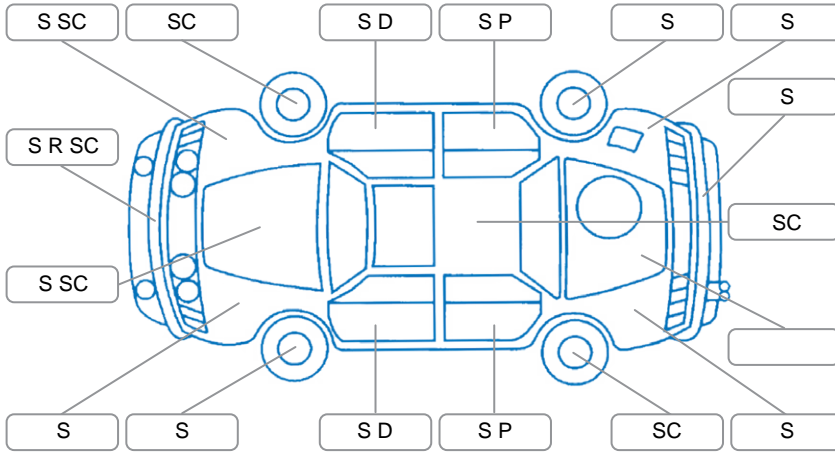

Report ID:	25,920,904	Version:	2
Created:	24 Apr 2026		

Make:	Holden	Model:	Trailblazer
Body Style:	SUV	Year:	2019
Rego No.:	RSB487	Rego Expiry:	29 Apr 2026
WoF Expiry:	02 Mar 2027	Odometer:	142,399 Kms
Good No.:	25920904	VIN:	MMU156MK0KH660425
Next Service:	152400	Service History:	No

Key

S = Scratch R = Rust C = Crack * = Decals W = Significant scuffs
 D = Dent PT = Paint defect P = Pin dent SC = Stone Chips

Note: some defects and blemishes may not be displayed in the diagram

Body Inspection Comments

Both front tyre re balding on outer edge,

Conditions During Body Inspection

Wet

Under Carriage and Under Bonnet Inspection Comments

Interior Comments

Seats:	wear and tear
Carpets:	Good
Panels:	scratch marks
Dashboard:	Good