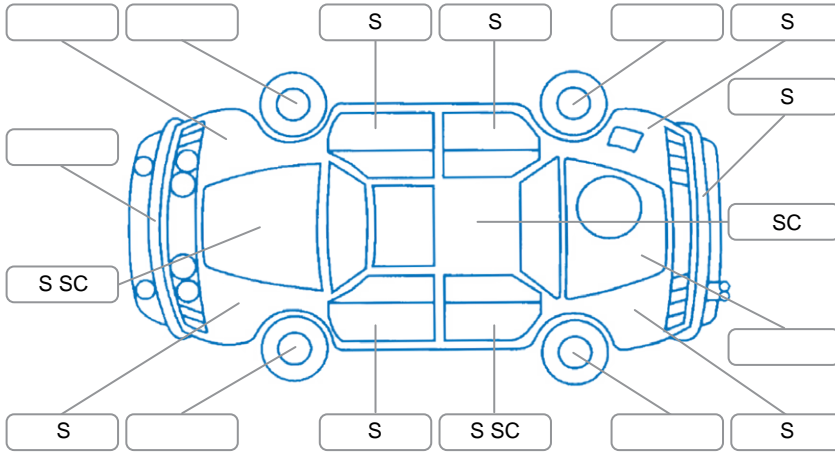

Key

S = Scratch R = Rust C = Crack * = Decals W = Significant scuffs
 D = Dent PT = Paint defect P = Pin dent SC = Stone Chips

Note: some defects and blemishes may not be displayed in the diagram

Body Inspection Comments

Conditions During Body Inspection: Dry

Under Carriage and Under Bonnet Inspection Comments

Front wheel drive

Interior Comments

Seats:	Good
Carpets:	Good
Panels:	Good
Dashboard:	Good

General Comments

No navigation SD card