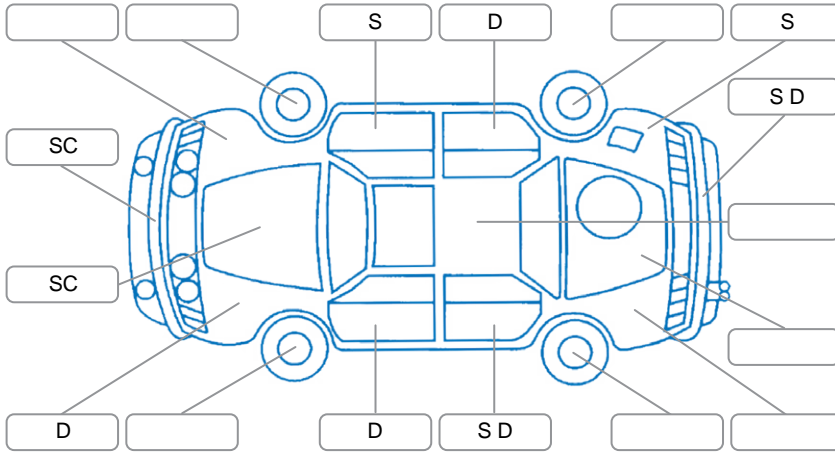

Report ID:	25,920,887	Version:	2
Created:	08 Apr 2026		

Make:	Ford	Model:	Ranger
Body Style:	Utility	Year:	2018
Rego No.:	LSY203	Rego Expiry:	27 Oct 2026
WoF Expiry:	16 Dec 2026	Odometer:	111,916 Kms
Good No.:	25920887	VIN:	MPBUMFF50JX180261
Next Service:	120000	Service History:	Yes

Key

S = Scratch R = Rust C = Crack * = Decals W = Significant scuffs
 D = Dent PT = Paint defect P = Pin dent SC = Stone Chips

Note: some defects and blemishes may not be displayed in the diagram

Body Inspection Comments

Tonneau key missing

Conditions During Body Inspection

Dry

Under Carriage and Under Bonnet Inspection Comments

Rear wheel drive

Interior Comments

Seats:	Minor stains, Drivers seat torn
Carpets:	Good
Panels:	Good
Dashboard:	Good