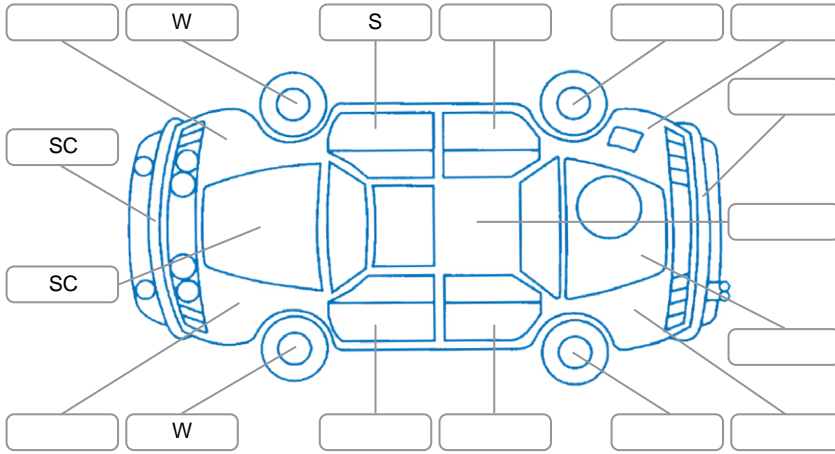

Report ID:	25,920,856	Version:	1
Created:	30 Mar 2026		

Make:	Cupra	Model:	Formentor
Body Style:	SUV	Year:	2021
Rego No.:	NND298	Rego Expiry:	13 Jun 2026
WoF Expiry:	17 Jul 2026	Odometer:	80,904 Kms
Good No.:	25920856	VIN:	VSSZZZKMZMR021821
Next Service:	75000	Service History:	No

Key

S = Scratch R = Rust C = Crack * = Decals W = Significant scuffs
 D = Dent PT = Paint defect P = Pin dent SC = Stone Chips

Note: some defects and blemishes may not be displayed in the diagram

Body Inspection Comments