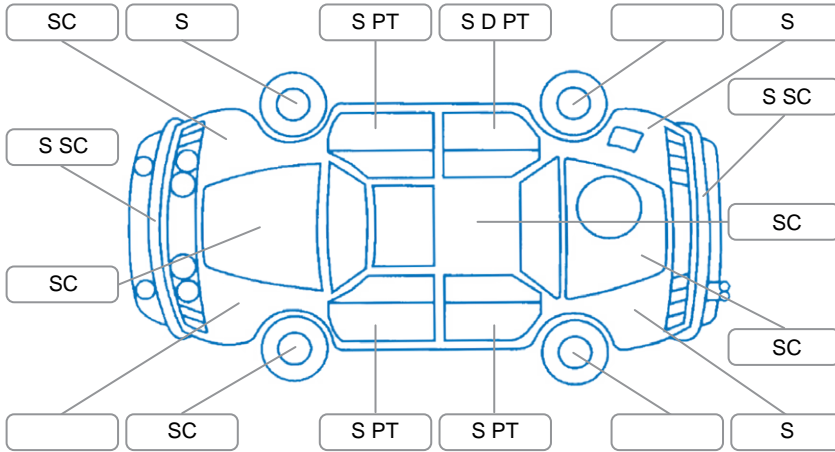

Report ID:	25,920,802	Version:	1
Created:	27 Mar 2026		

Make:	Toyota	Model:	Aqua
Body Style:	Hatchback	Year:	2014
Rego No.:	QPK167	Rego Expiry:	20 May 2026
WoF Expiry:	18 Jun 2026	Odometer:	120,720 Kms
Good No.:	25920802	VIN:	7AT0H65YX23339103
Next Service:	125,500	Service History:	No

Key

S = Scratch R = Rust C = Crack * = Decals W = Significant scuffs
 D = Dent PT = Paint defect P = Pin dent SC = Stone Chips

Note: some defects and blemishes may not be displayed in the diagram

Body Inspection Comments

Stone chips in the windscreen,

Conditions During Body Inspection

Dry

Under Carriage and Under Bonnet Inspection Comments

Interior Comments

Seats:	stains
Carpets:	Average
Panels:	Average
Dashboard:	Good

General Comments