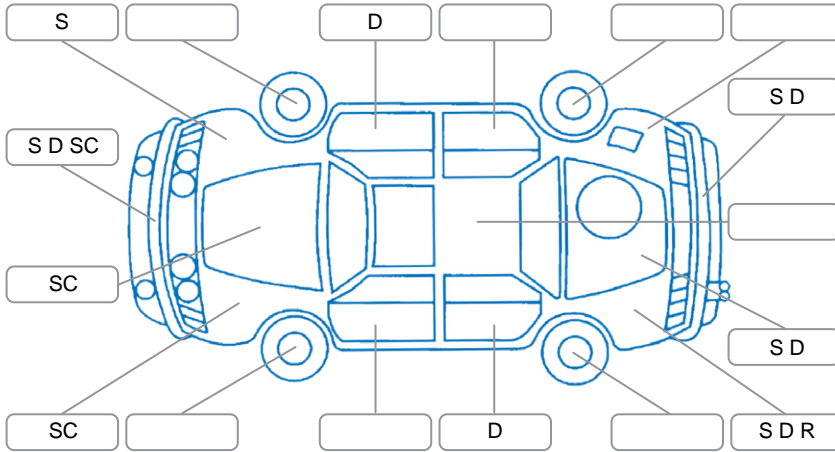

Report ID:	25,920,792	Version:	2
Created:	09 Apr 2026		

Make:	Ford	Model:	Ranger
Body Style:	Utility	Year:	2019
Rego No.:	MEM272	Rego Expiry:	04 Jun 2026
WoF Expiry:	09 Mar 2027	Odometer:	141,670 Kms
Good No.:	25920792	VIN:	MPBUMFF50KX218915
Next Service:	145000	Service History:	Yes

Key

S = Scratch R = Rust C = Crack * = Decals W = Significant scuffs
 D = Dent PT = Paint defect P = Pin dent SC = Stone Chips

Note: some defects and blemishes may not be displayed in the diagram

Body Inspection Comments