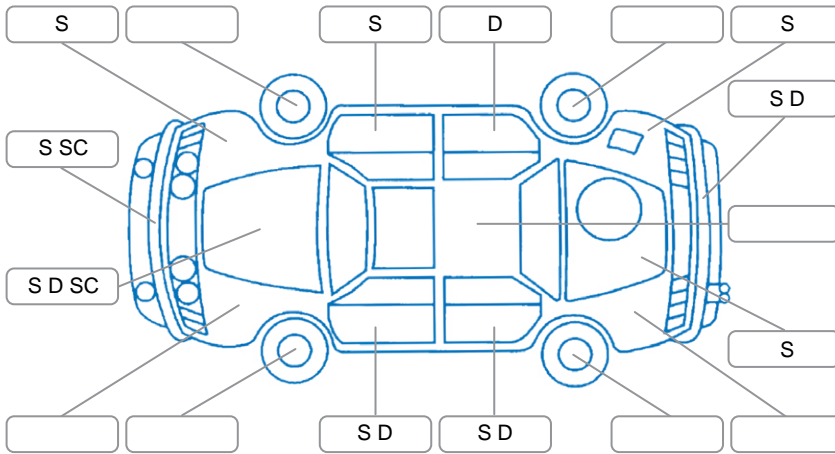

Report ID:	25,920,759	Version:	1
Created:	27 Mar 2026		

Make:	Toyota	Model:	Rav4
Body Style:	SUV	Year:	2020
Rego No.:	MUS632	Rego Expiry:	08 Sep 2026
WoF Expiry:	12 May 2026	Odometer:	333,353 Kms
Good No.:	25920759	VIN:	JTMBW3FV90D063389
Next Service:	334400	Service History:	Yes

Key
 S = Scratch R = Rust C = Crack * = Decals W = Significant scuffs
 D = Dent PT = Paint defect P = Pin dent SC = Stone Chips

Note: some defects and blemishes may not be displayed in the diagram

Body Inspection Comments