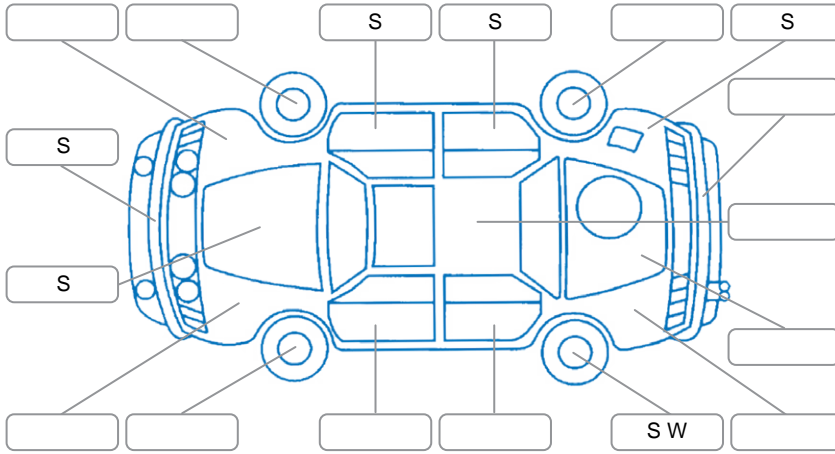

Report ID:	25,920,744	Version:	3
Created:	15 Apr 2026		

Make:	Alfa Romeo	Model:	Giulia
Body Style:	Sports Car	Year:	2022
Rego No.:	PJS788	Rego Expiry:	27 Jul 2026
WoF Expiry:	02 Jul 2026	Odometer:	89,474 Kms
Good No.:	25920744	VIN:	ZAREAE1N1M7644083
Next Service:	90800	Service History:	Yes

Key

S = Scratch R = Rust C = Crack * = Decals W = Significant scuffs
 D = Dent PT = Paint defect P = Pin dent SC = Stone Chips

Note: some defects and blemishes may not be displayed in the diagram

Body Inspection Comments

Conditions During Body Inspection	Dry
-----------------------------------	-----

Under Carriage and Under Bonnet Inspection Comments

Rear wheel drive

Interior Comments

Seats:	Good
Carpets:	Good
Panels:	Minor scratches, Good
Dashboard:	Good