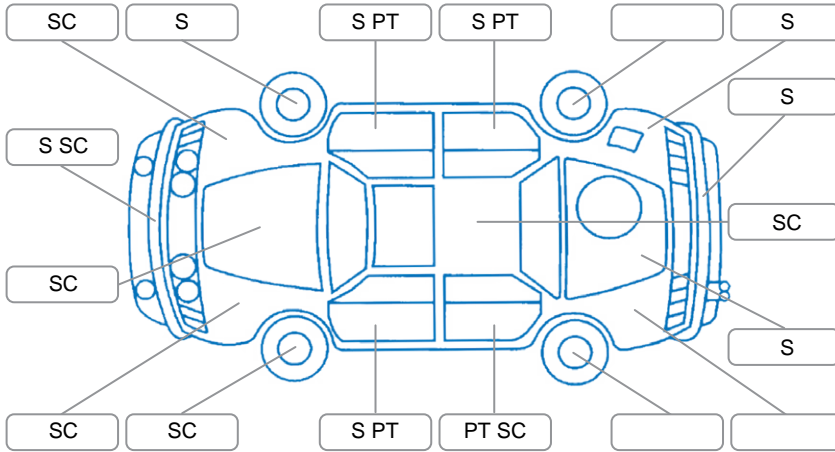

Report ID:	25,920,737	Version:	1
Created:	25 Mar 2026		

Make:	Honda	Model:	Vezel
Body Style:	Hatchback	Year:	2015
Rego No.:	QHP219	Rego Expiry:	01 Jun 2026
WoF Expiry:	27 Nov 2026	Odometer:	133,412 Kms
Good No.:	25920737	VIN:	7AT08GDHX23071554
Next Service:	140,060	Service History:	No

Key

S = Scratch R = Rust C = Crack * = Decals W = Significant scuffs
 D = Dent PT = Paint defect P = Pin dent SC = Stone Chips

Note: some defects and blemishes may not be displayed in the diagram

Body Inspection Comments